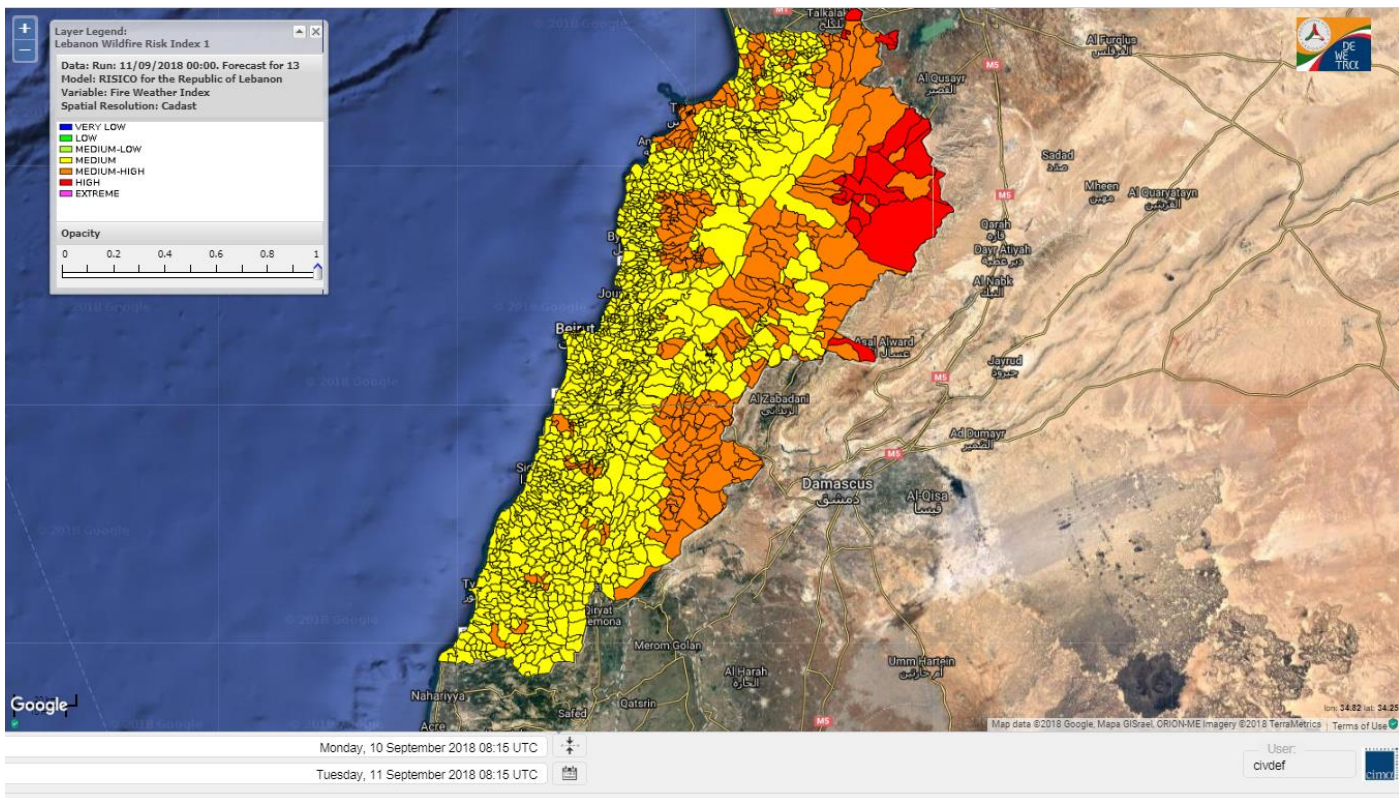

Lebanon for 13 Sep 2018