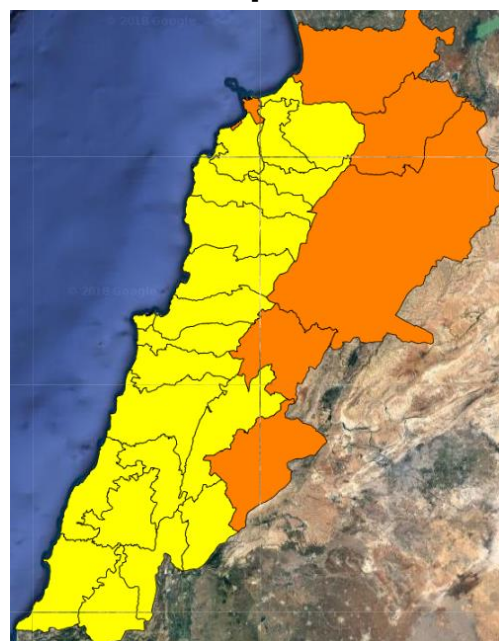

Beirut, 11 September 2018

FIRE RISK INDEX

10 Sep 2018

11 Sep 2018

12 Sep 2018

13 Sep 2018

Layer Legend:
Lebanon Wildfire Risk Index 1

Data: Run: 11/09/2018 00:00. Forecast for 11
Model: RISICO for the Republic of Lebanon
Variable: Fire Weather Index
Spatial Resolution: Caza