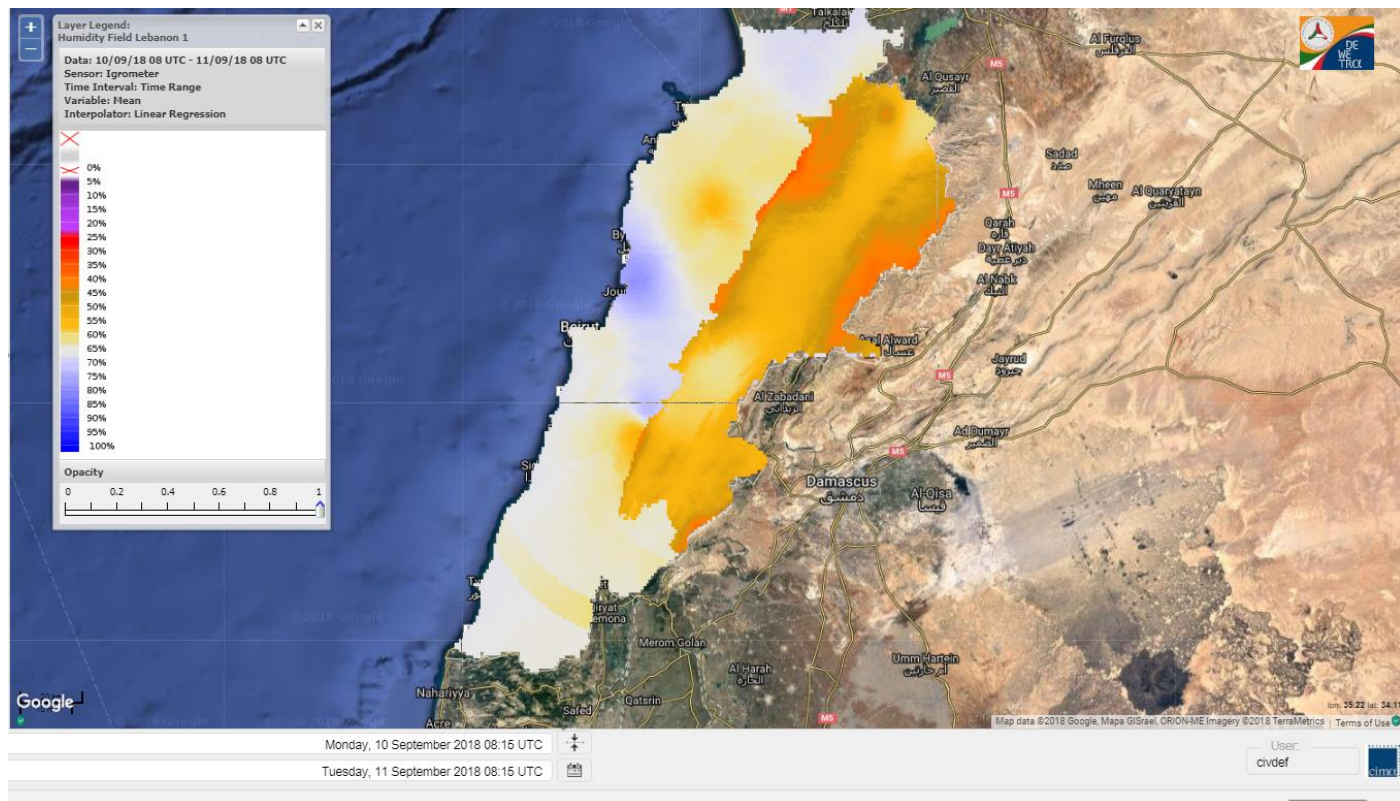

Lebanon humidity for 11 Sep 2018