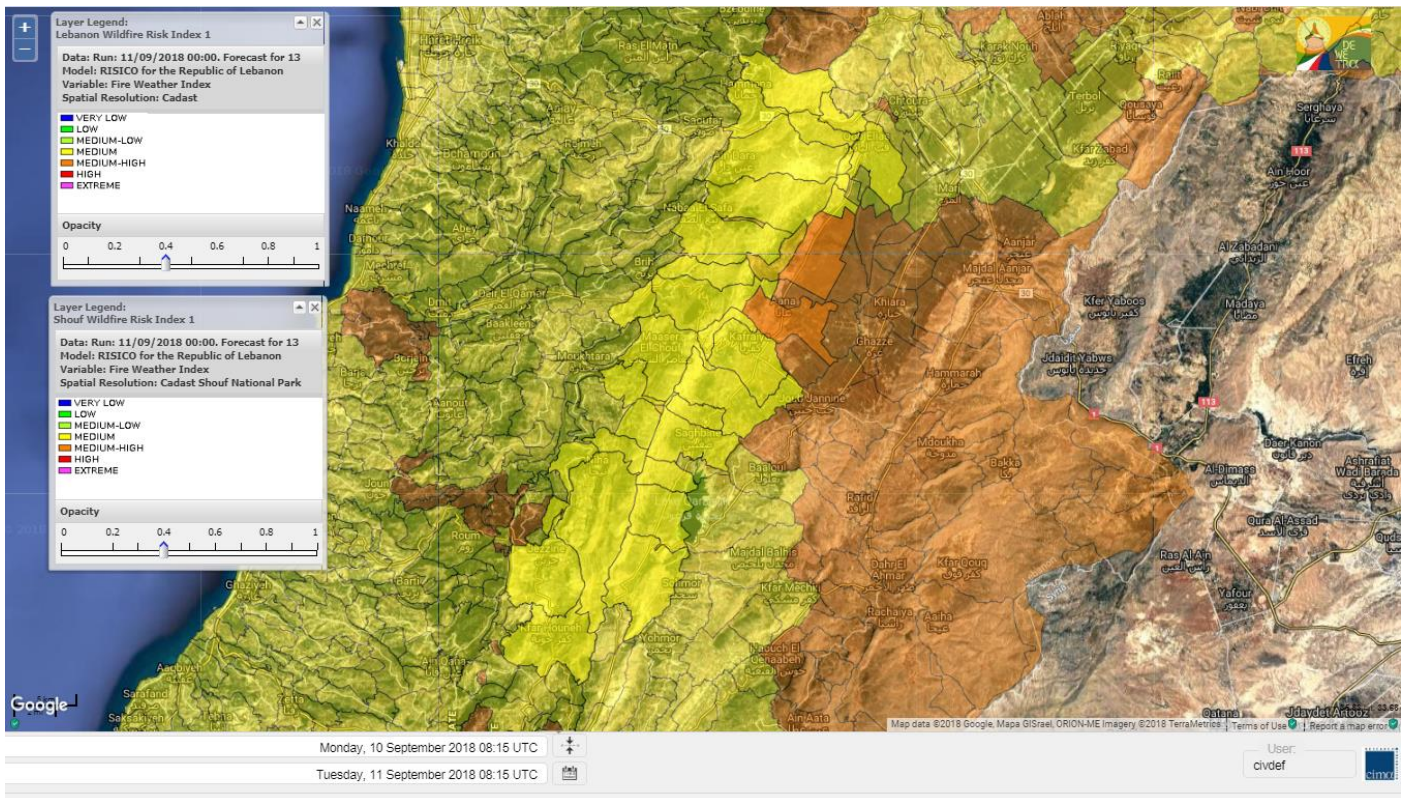

Shouf Biosphere Reserve Forecast for 13 Sep 2018