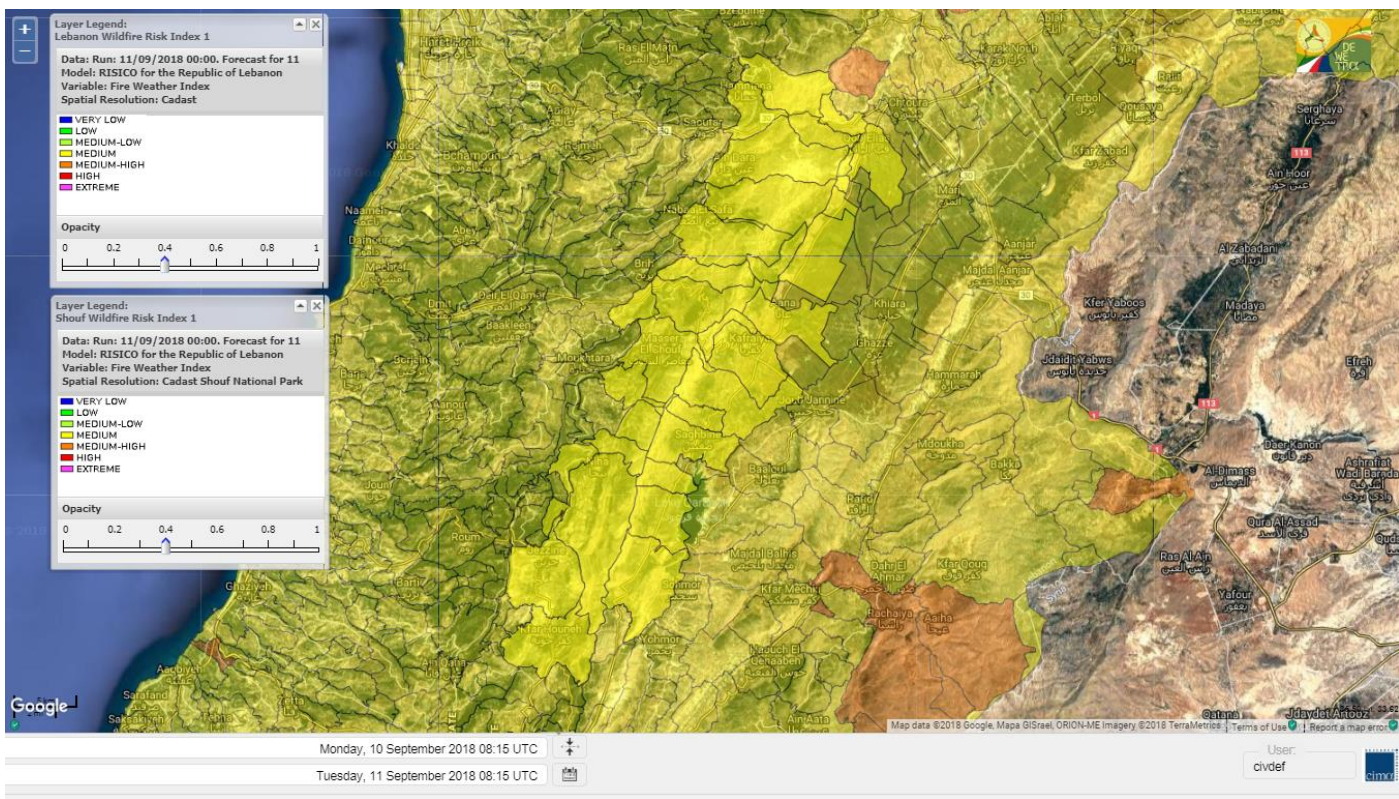

Shouf Biosphere Reserve Forecast for 11 Sep 2018