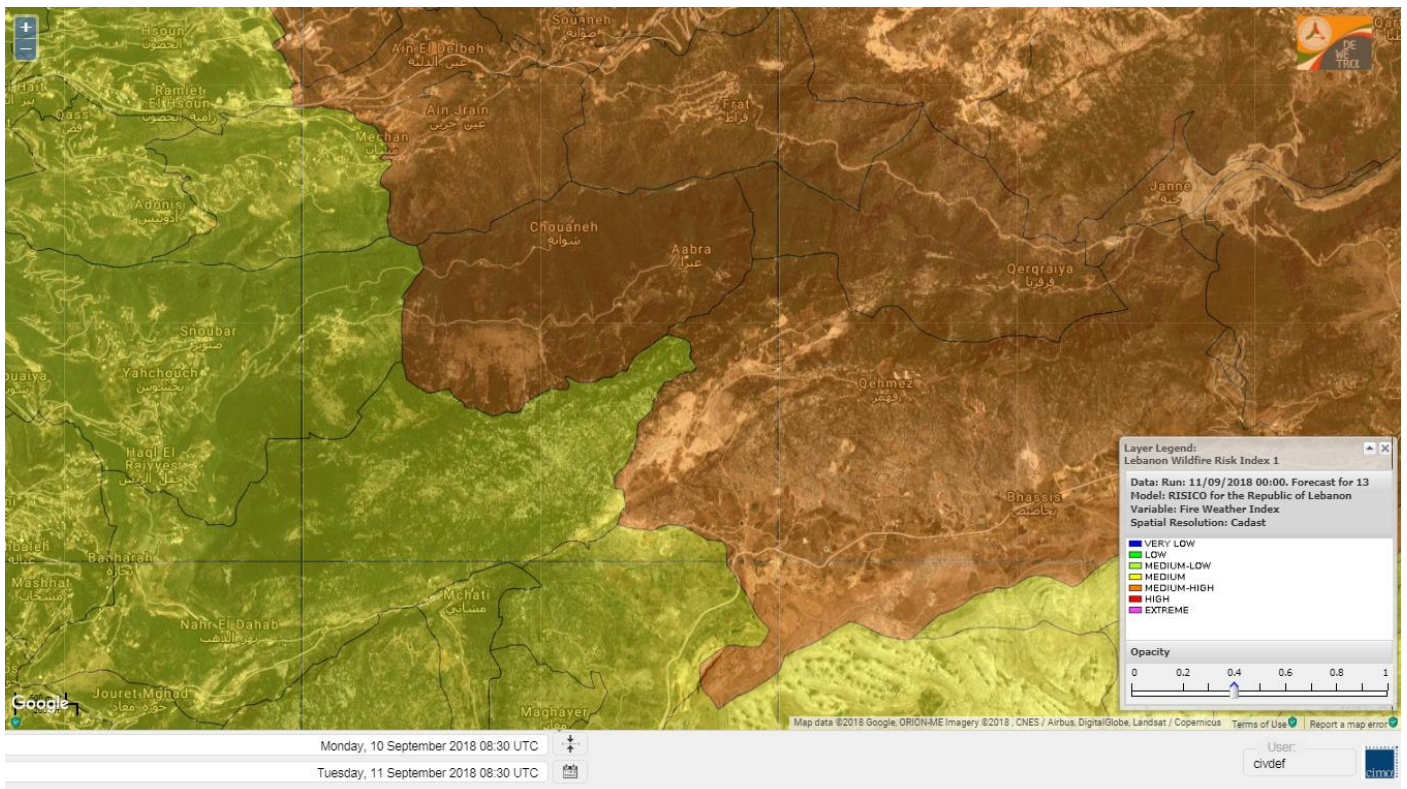

Jabal Moussa Reserve Forecast for 13 Sep 2018

Beirut

39°N 35.5°E 40m asl

Tue Today	Wed Tomorrow	Thu 9-13	Fri 9-14	Sat 9-15	Sun 9-16	Mon 9-17
30 °C	30 °C	30 °C	28 °C	28 °C	30 °C	28 °C
25 °C	25 °C	25 °C	24 °C	23 °C	24 °C	25 °C
← 10 km/h	← 10 km/h	↖ 12 km/h	↖ 13 km/h	← 10 km/h	→ 11 km/h	↗ 16 km/h
☀ 12h	☀ 9h	☀ 10h	☀ 12h	☀ 11h	☀ 8h	☀ 10h

Always in sight: New widgets in our meteoblue app for [Android](#) and [iOS](#).

Tuesday

	05⁰⁰	08⁰⁰	11⁰⁰	14⁰⁰	17⁰⁰	20⁰⁰	23⁰⁰
Temperature (°C)	25°	26°	29°	29°	29°	27°	27°
Temperature felt (°C)	27°	27°	31°	32°	31°	33°	31°
Wind direction	←E	↘SE	↙WSW	→W	↙WNW	←E	←E
Wind speed (km/h)	5	5	8-11	10-11	9-15	4-6	5-6
Precipitation (mm/3h)	-	-	-	-	-	-	-
Precipitation probability	0%	0%	0%	0%	0%	0%	0%