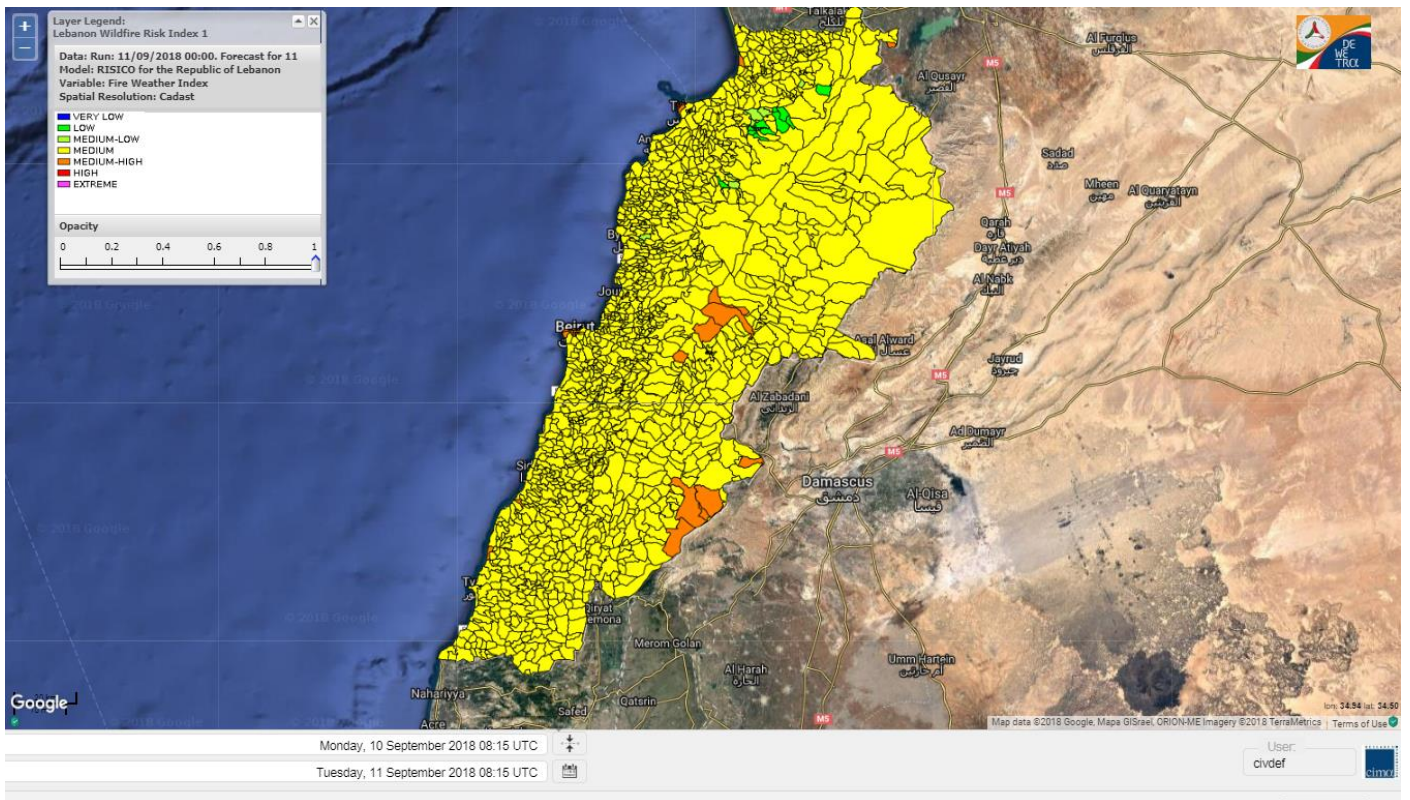

Lebanon for 11 Sep 2018