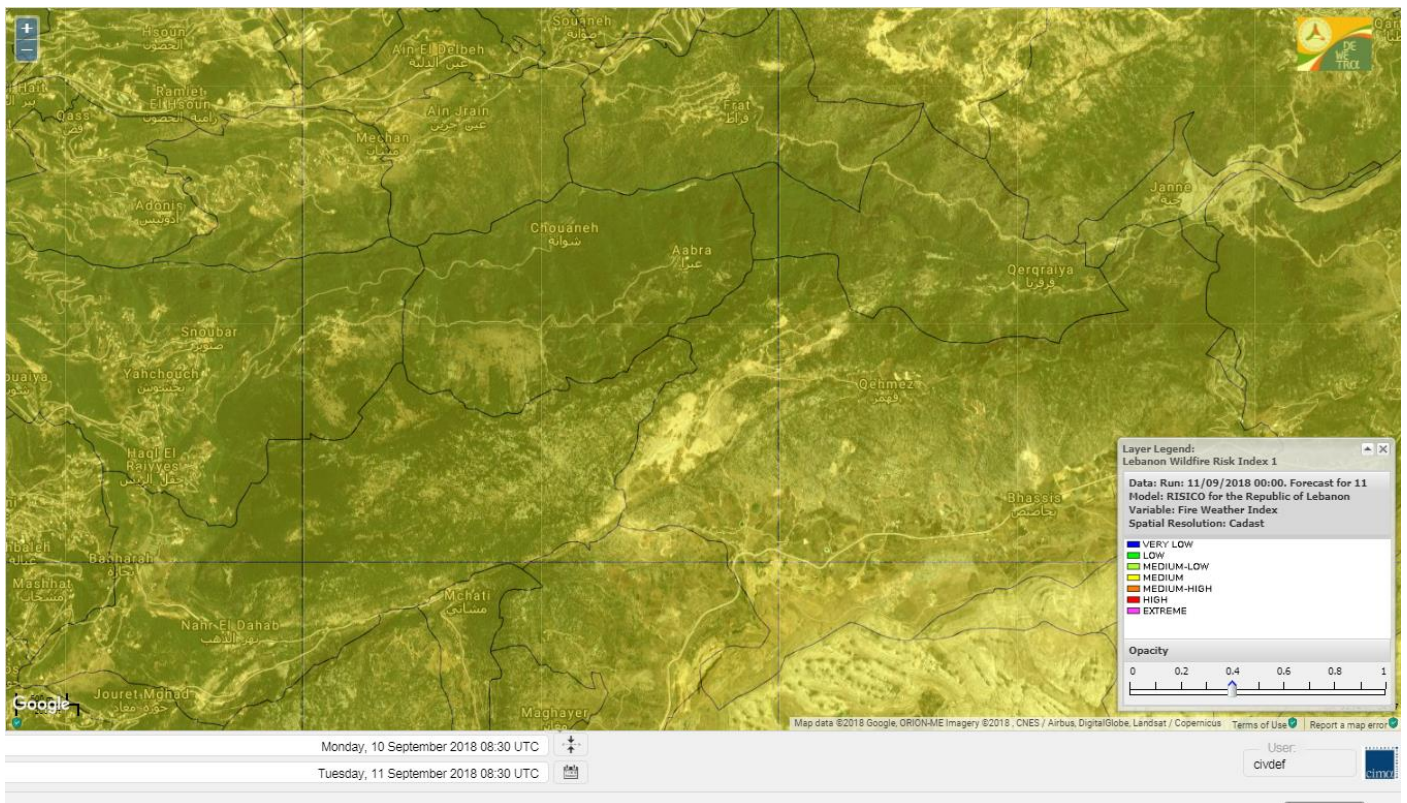

Shouf Biosphere Reserve Forecast for 11 Sep 2018

Shouf Biosphere Reserve Forecast for 12 Sep 2018

Shouf Biosphere Reserve Forecast for 13 Sep 2018

Jabal Moussa Reserve Forecast for 11 Sep 2018

Jabal Moussa Reserve Forecast for 12 Sep 2018