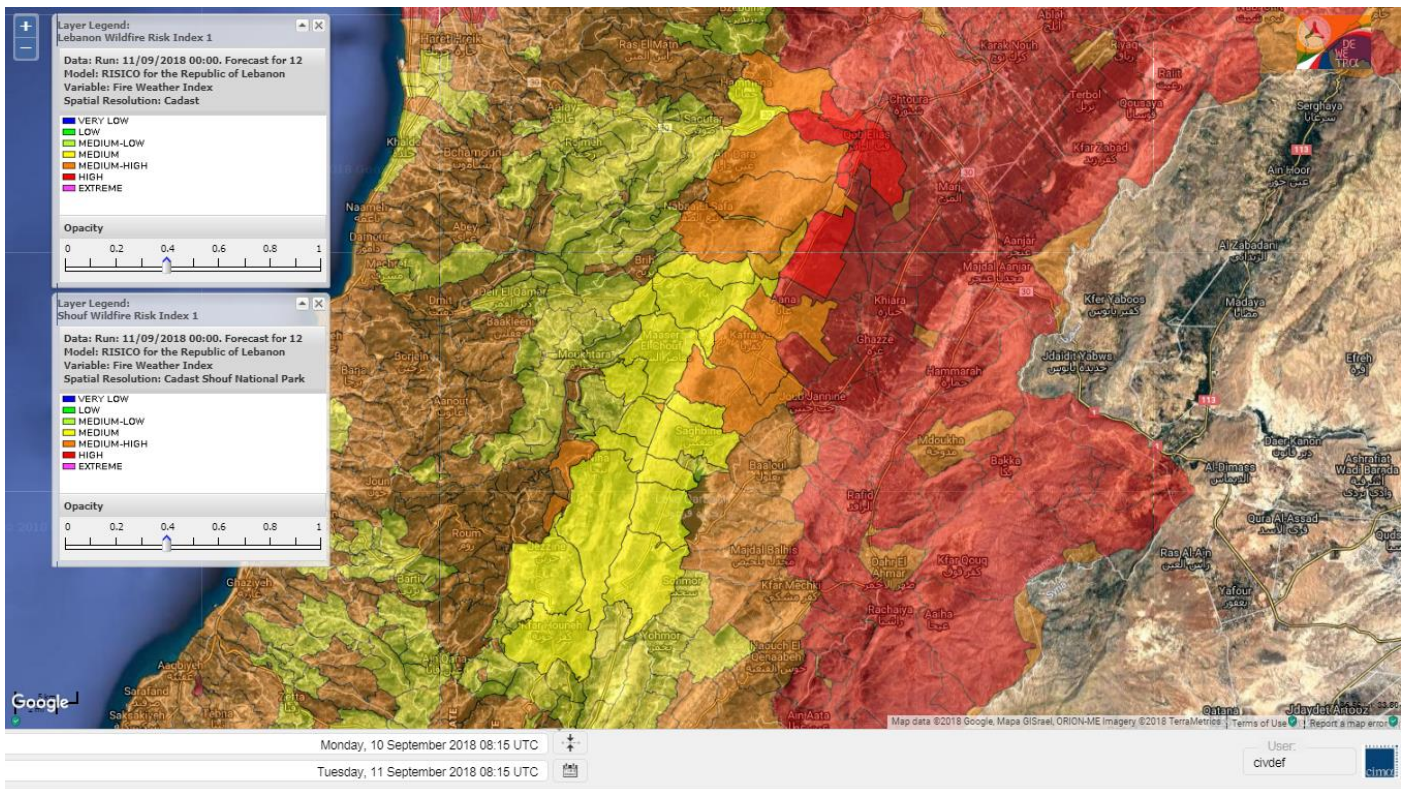

Shouf Biosphere Reserve Forecast for 12 Sep 2018