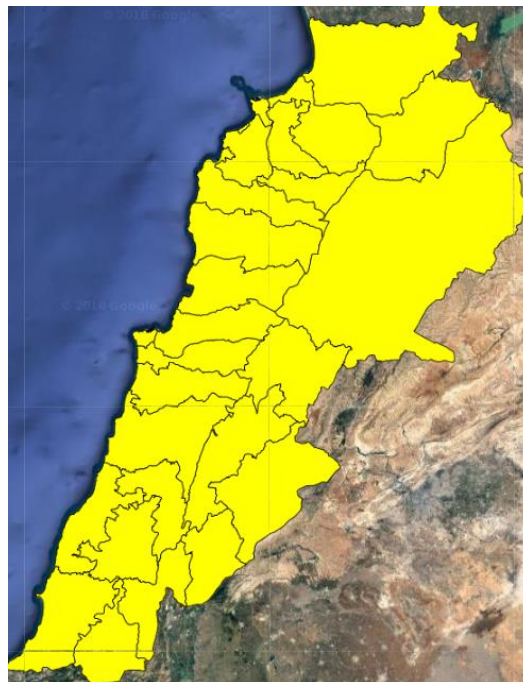

FIRE RISK INDEX

10 Sep 2018

11 Sep 2018

12 Sep 2018

13 Sep 2018

Layer Legend:
Lebanon Wildfire Risk Index 1

Data: Run: 11/09/2018 00:00. Forecast for 11
Model: RISICO for the Republic of Lebanon
Variable: Fire Weather Index
Spatial Resolution: Caza

- VERY LOW
- LOW
- MEDIUM-LOW
- MEDIUM
- MEDIUM-HIGH
- HIGH
- EXTREME