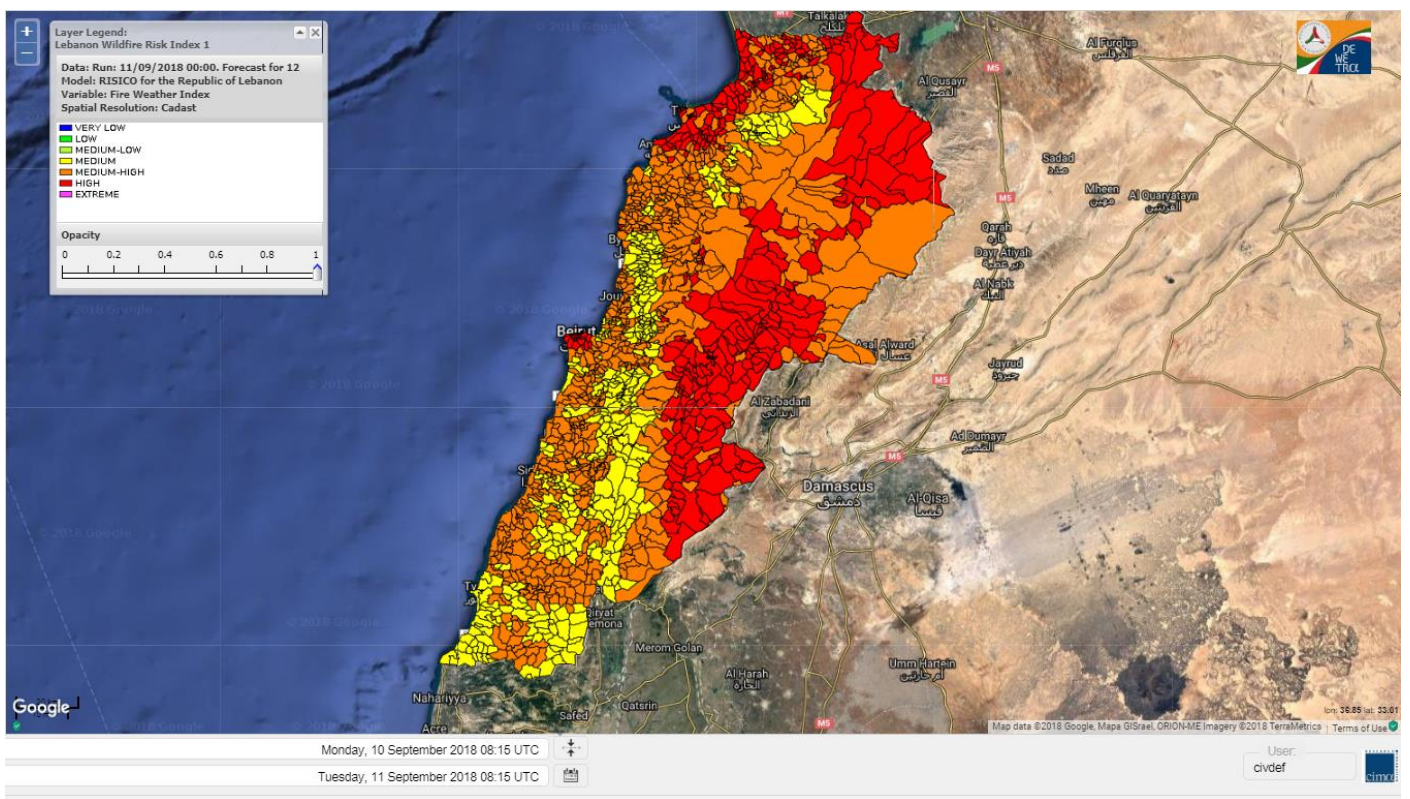

Lebanon for 12 Sep 2018