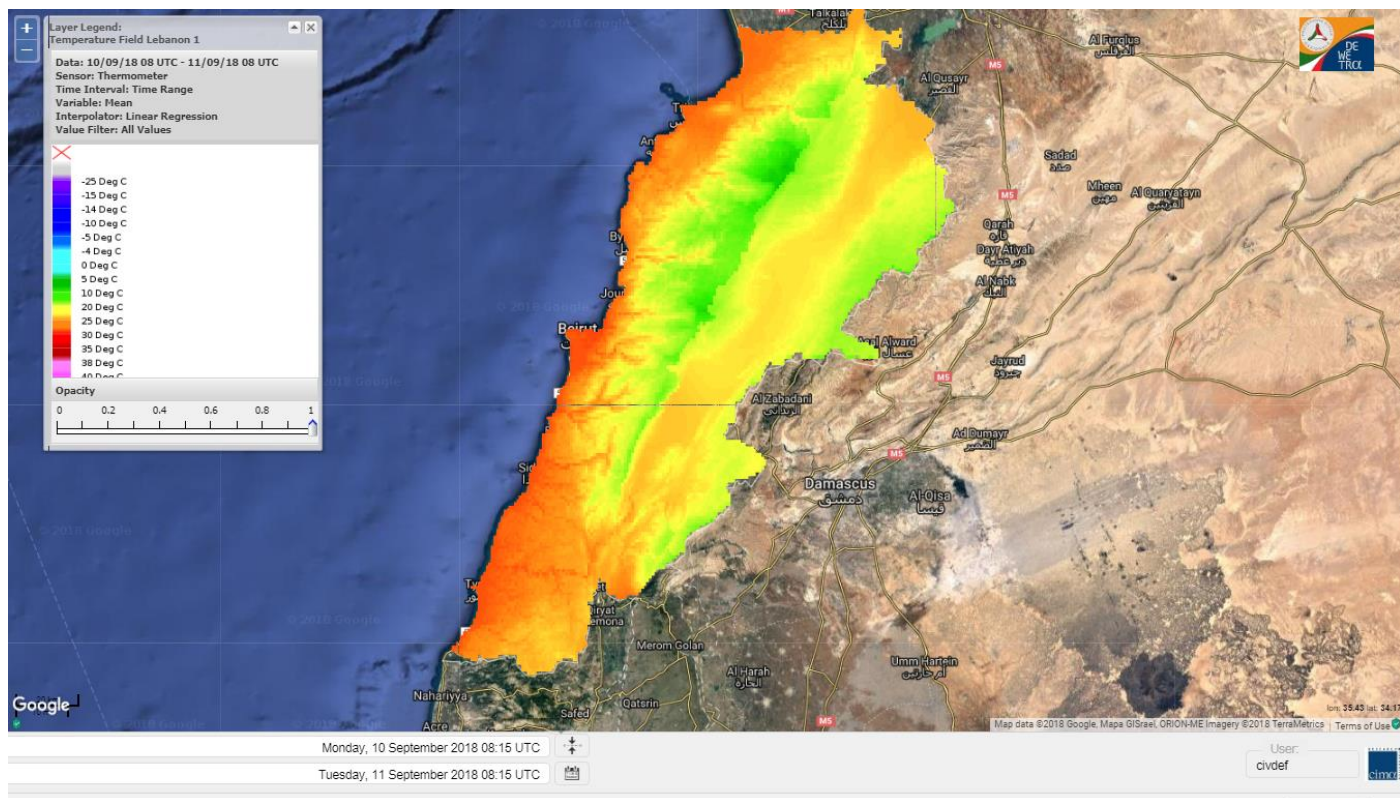

Lebanon temperature for 11 Sep 2018