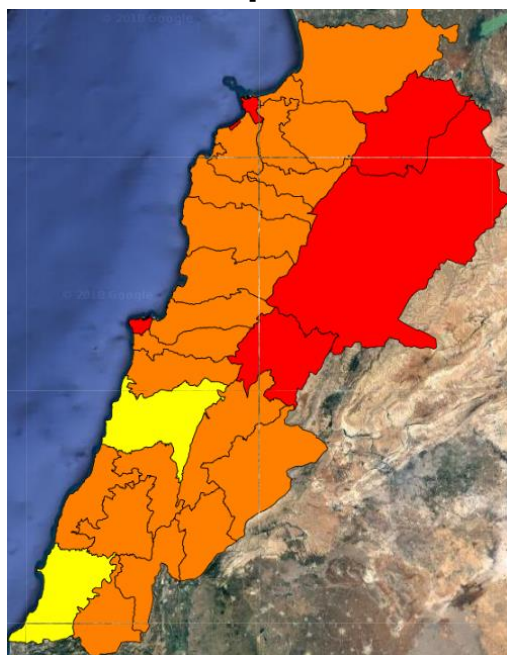

Beirut, 11 September 2018

FIRE RISK INDEX

10 Sep 2018

11 Sep 2018

12 Sep 2018

13 Sep 2018

Layer Legend:
Lebanon Wildfire Risk Index 1

Data: Run: 11/09/2018 00:00. Forecast for 11
Model: RISICO for the Republic of Lebanon
Variable: Fire Weather Index
Spatial Resolution: Caza