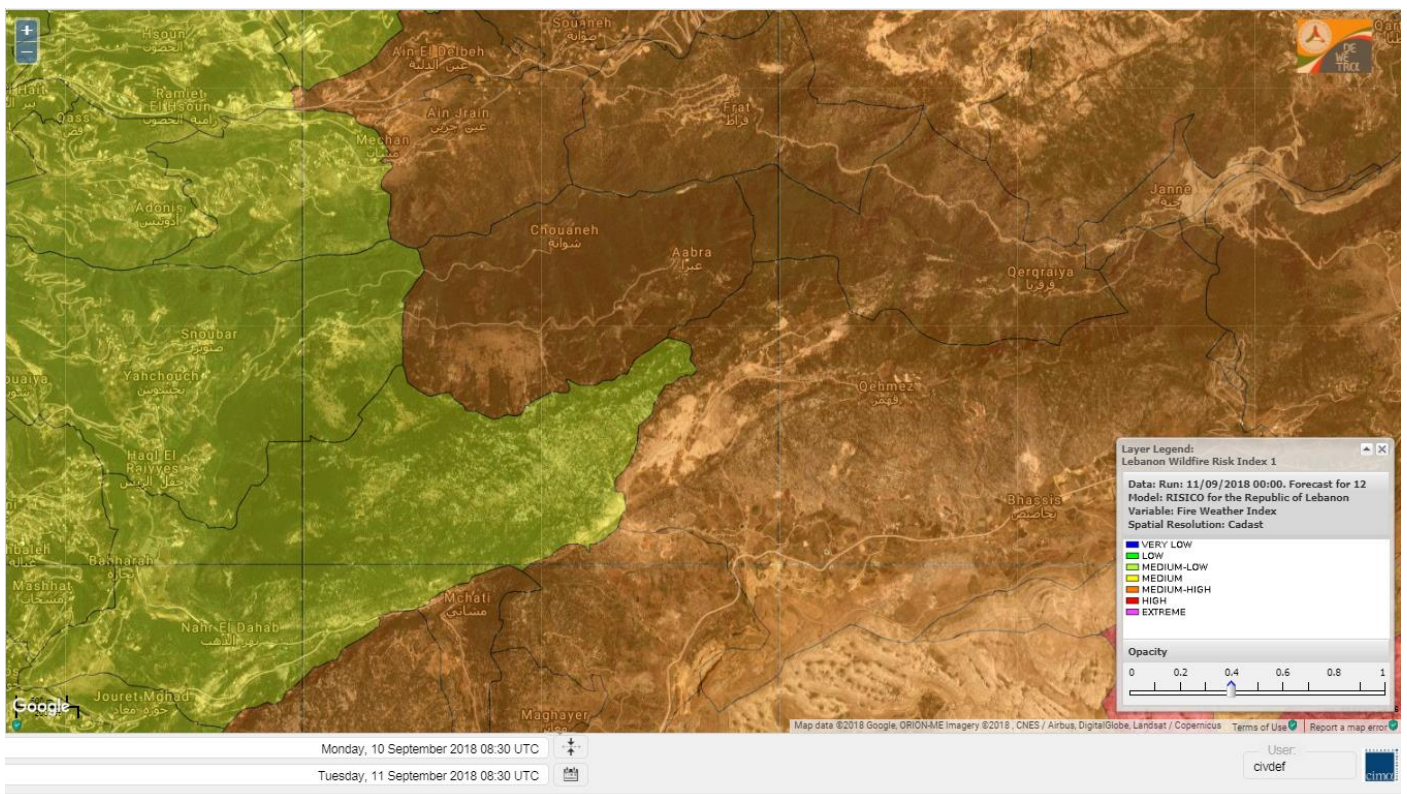

Jabal Moussa Reserve Forecast for 12 Sep 2018